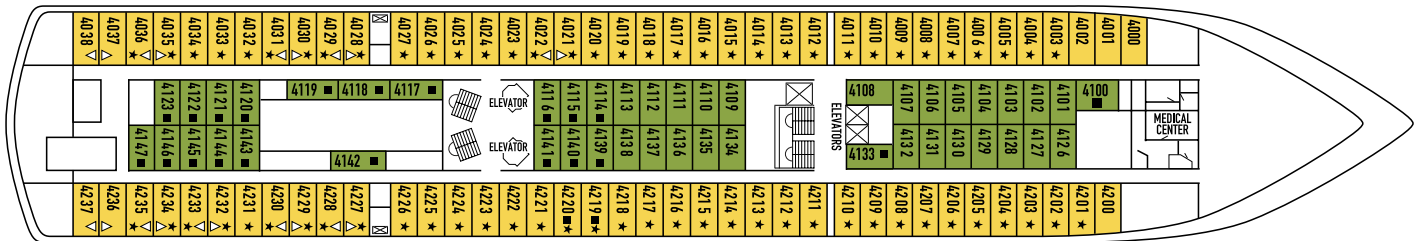

Celestyal Crystal - Deck 3

SYMBOL LEGEND

none 2 lower beds

- 1 lower bed +1 upper bed
- ▲ 2 lower beds + 1 upper bed
- 2 lower beds + 2 upper beds
- ★ 2 lower beds + sofa
- ★ 2 lower beds + 2 upper beds + sofa
- * Suitable for wheelchair
- ↔ Connected Stateroom
- Stateroom with bathtub
- ⚓ Stateroom with portholes
- Stateroom with obstructed view

Celestyal Crystal - Deck 4

SYMBOL LEGEND

none 2 lower beds

- 1 lower bed +1 upper bed
- ▲ 2 lower beds + 1 upper bed
- 2 lower beds + 2 upper beds
- ★ 2 lower beds + sofa
- ★ 2 lower beds + 2 upper beds + sofa
- * Suitable for wheelchair
- ◁ ▷ Connected Stateroom
- Stateroom with bathtub
- ⚓ Stateroom with portholes
- Stateroom with obstructed view

PLACES TO TREAT YOURSELF

Deck 4 Medical Centre

Celestyal Crystal - Deck 5

SYMBOL LEGEND

none 2 lower beds

- 1 lower bed +1 upper bed
- ▲ 2 lower beds + 1 upper bed
- 2 lower beds + 2 upper beds
- ★ 2 lower beds + sofa
- ★ 2 lower beds + 2 upper beds + sofa
- * Suitable for wheelchair
- ◁ ▷ Connected Stateroom
- Stateroom with bathtub
- ⚓ Stateroom with portholes
- Stateroom with obstructed view