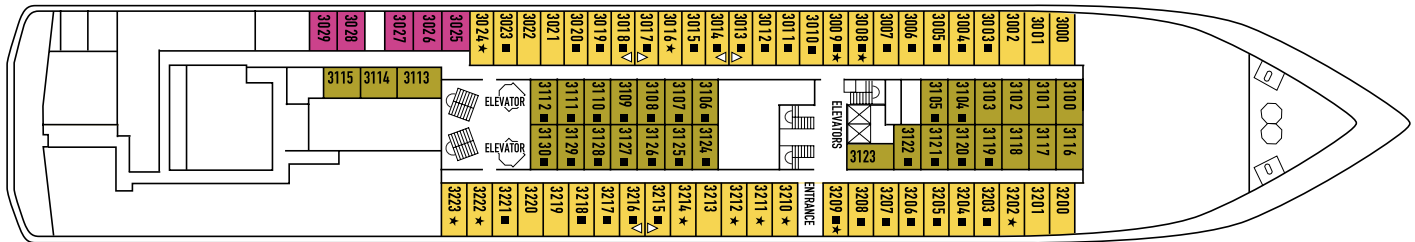

Celestyal Crystal - Deck 2

SYMBOL LEGEND

none 2 lower beds

- 1 lower bed +1 upper bed
- ▲ 2 lower beds + 1 upper bed
- 2 lower beds + 2 upper beds
- ★ 2 lower beds + sofa
- ★ 2 lower beds + 2 upper beds + sofa
- * Suitable for wheelchair
- ◁▷ Connected Stateroom
- Stateroom with bathtub
- ⌋ Stateroom with portholes
- Stateroom with obstructed view

Celestyal Crystal - Deck 3

SYMBOL LEGEND

none 2 lower beds

- 1 lower bed +1 upper bed
- ▲ 2 lower beds + 1 upper bed
- 2 lower beds + 2 upper beds
- ★ 2 lower beds + sofa
- ★ 2 lower beds + 2 upper beds + sofa
- * Suitable for wheelchair
- ↔ Connected Stateroom
- Stateroom with bathtub
- ⚓ Stateroom with portholes
- Stateroom with obstructed view

Celestyal Crystal - Deck 4

SYMBOL LEGEND

none 2 lower beds

- 1 lower bed +1 upper bed
- ▲ 2 lower beds + 1 upper bed
- 2 lower beds + 2 upper beds
- ★ 2 lower beds + sofa
- ★ 2 lower beds + 2 upper beds + sofa
- * Suitable for wheelchair
- ◁ ▷ Connected Stateroom
- Stateroom with bathtub
- ⚓ Stateroom with portholes
- Stateroom with obstructed view