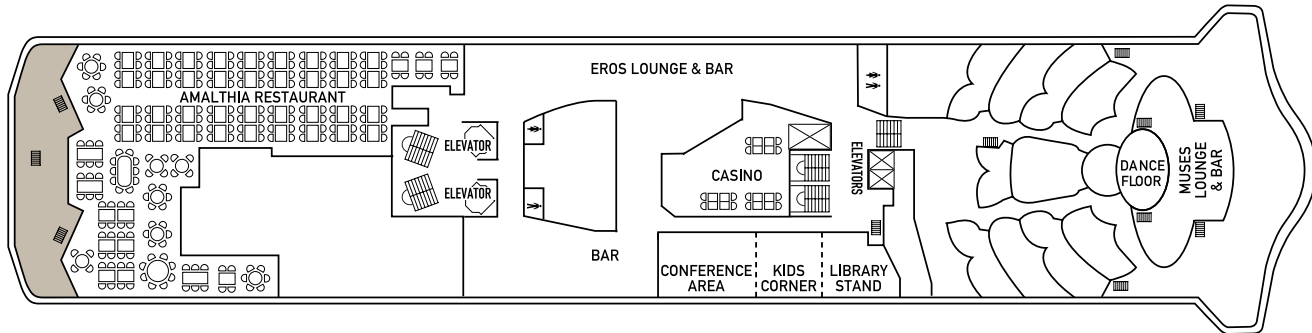

Celestyal Crystal - Deck 8

SYMBOL LEGEND

none 2 lower beds

- 1 lower bed +1 upper bed
- ▲ 2 lower beds + 1 upper bed
- 2 lower beds + 2 upper beds
- ★ 2 lower beds + sofa
- ★ 2 lower beds + 2 upper beds + sofa
- * Suitable for wheelchair
- ◁▷ Connected Stateroom
- Stateroom with bathtub
- ⚓ Stateroom with portholes
- Stateroom with obstructed view

PLACES TO HAVE A GOOD MEAL

Deck 8 Amalthia Restaurant

PLACES TO HAVE FUN

Deck 8 Muses Lounge & Bar
Casino - Eros Lounge & Bar

PLACES TO TREAT YOURSELF

Deck 8 Conference Area - Kids Corner
Library Stand

Celestyal Crystal - Deck 9

SYMBOL LEGEND

none 2 lower beds

□ 1 lower bed +1 upper bed

▲ 2 lower beds + 1 upper bed

■ 2 lower beds + 2 upper beds

★ 2 lower beds + sofa

■★ 2 lower beds + 2 upper beds + sofa

* Suitable for wheelchair

↔ Connected Stateroom

○ Stateroom with bathtub

⚓ Stateroom with portholes

▲ Stateroom with obstructed view

PLACES TO HAVE A GOOD MEAL

Deck 9 Leda Casual Dining
Aura Casual Dining & Greek Deli

PLACES TO HAVE FUN