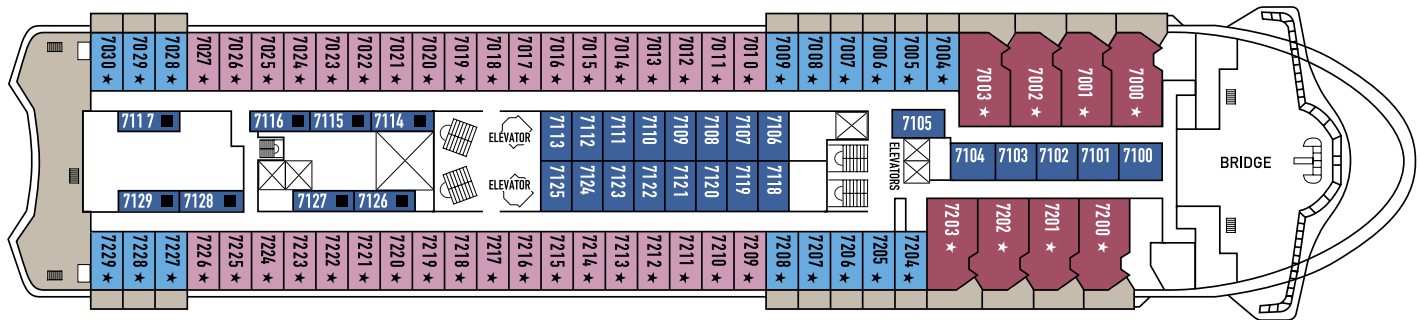

Celestyal Crystal - Deck 6

SYMBOL LEGEND

none 2 lower beds

- 1 lower bed +1 upper bed
- ▲ 2 lower beds + 1 upper bed
- 2 lower beds + 2 upper beds
- ★ 2 lower beds + sofa
- ★ 2 lower beds + 2 upper beds + sofa
- * Suitable for wheelchair
- ◁ ▷ Connected Stateroom
- Stateroom with bathtub
- ⚓ Stateroom with portholes
- Stateroom with obstructed view

Celestyal Crystal - Deck 7

SYMBOL LEGEND

none 2 lower beds

- 1 lower bed +1 upper bed
- ▲ 2 lower beds + 1 upper bed
- 2 lower beds + 2 upper beds
- ★ 2 lower beds + sofa
- ★ 2 lower beds + 2 upper beds + sofa
- * Suitable for wheelchair
- ↔ Connected Stateroom
- Stateroom with bathtub
- ⚓ Stateroom with portholes
- Stateroom with obstructed view