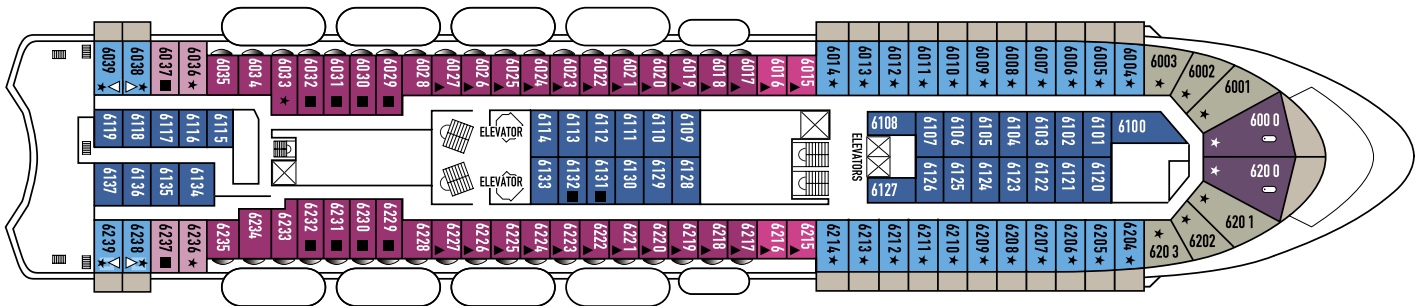

PLACES TO TREAT YOURSELF

Deck 4 Medical Centre

Celestyal Crystal - Deck 5

SYMBOL LEGEND

none 2 lower beds

- 1 lower bed +1 upper bed
- ▲ 2 lower beds + 1 upper bed
- 2 lower beds + 2 upper beds
- ★ 2 lower beds + sofa
- ★ 2 lower beds + 2 upper beds + sofa
- * Suitable for wheelchair
- ◁ ▷ Connected Stateroom
- Stateroom with bathtub
- ⚓ Stateroom with portholes
- Stateroom with obstructed view

Celestyal Crystal - Deck 6

SYMBOL LEGEND

none 2 lower beds

- 1 lower bed +1 upper bed
- ▲ 2 lower beds + 1 upper bed
- 2 lower beds + 2 upper beds
- ★ 2 lower beds + sofa
- ★ 2 lower beds + 2 upper beds + sofa
- * Suitable for wheelchair
- ◁ ▷ Connected Stateroom
- Stateroom with bathtub
- ⚓ Stateroom with portholes
- Stateroom with obstructed view