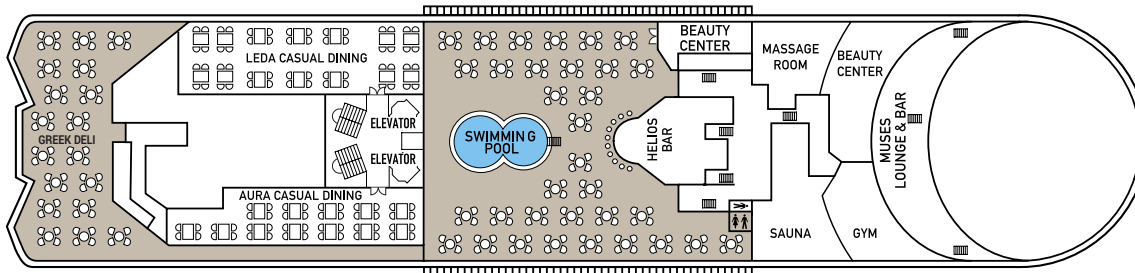

SYMBOL LEGEND

none 2 lower beds

□ 1 lower bed +1 upper bed

▲ 2 lower beds + 1 upper bed

■ 2 lower beds + 2 upper beds

★ 2 lower beds + sofa

■★ 2 lower beds + 2 upper beds + sofa

* Suitable for wheelchair

↔ Connected Stateroom

○ Stateroom with bathtub

⚓ Stateroom with portholes

▲ Stateroom with obstructed view

PLACES TO HAVE A GOOD MEAL

Deck 9 Leda Casual Dining
Aura Casual Dining & Greek Deli

PLACES TO HAVE FUN

Deck 9 Helios Bar

PLACES TO TREAT YOURSELF

Deck 9 Beauty Centre - Gym
Sauna - Swimming Pool

Celestyal Crystal - Deck 10

SYMBOL LEGEND

none 2 lower beds

- 1 lower bed +1 upper bed
- ▲ 2 lower beds + 1 upper bed
- 2 lower beds + 2 upper beds
- ★ 2 lower beds + sofa
- ★ 2 lower beds + 2 upper beds + sofa
- * Suitable for wheelchair
- ◁▷ Connected Stateroom
- Stateroom with bathtub
- ⌋ Stateroom with portholes
- ▲ Stateroom with obstructed view