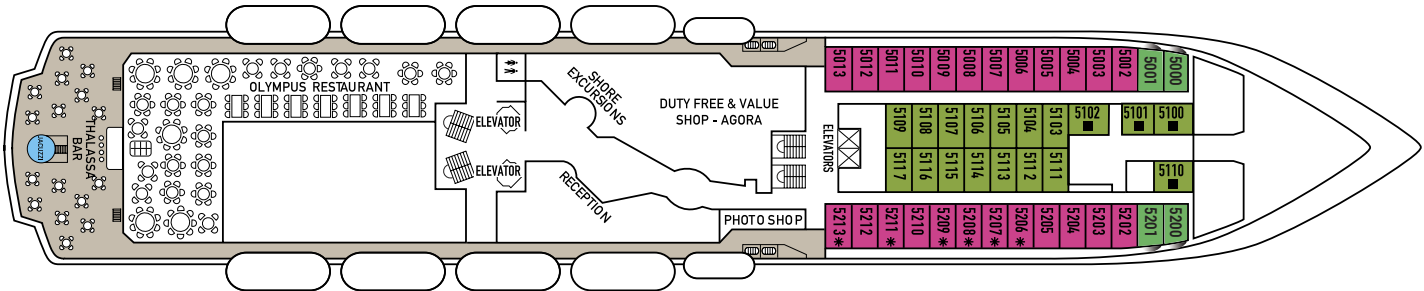

PLACES TO TREAT YOURSELF

Deck 4 Medical Centre

Celestyal Crystal - Deck 5

SYMBOL LEGEND

none 2 lower beds

- 1 lower bed +1 upper bed
- ▲ 2 lower beds + 1 upper bed
- 2 lower beds + 2 upper beds
- ★ 2 lower beds + sofa
- ★ 2 lower beds + 2 upper beds + sofa
- * Suitable for wheelchair
- ◁ ▷ Connected Stateroom
- Stateroom with bathtub
- ⚓ Stateroom with portholes
- Stateroom with obstructed view

Celestyal Crystal - Deck 6

SYMBOL LEGEND

none 2 lower beds

- 1 lower bed +1 upper bed
- ▲ 2 lower beds + 1 upper bed
- 2 lower beds + 2 upper beds
- ★ 2 lower beds + sofa
- ★ 2 lower beds + 2 upper beds + sofa
- * Suitable for wheelchair
- ◁ ▷ Connected Stateroom
- Stateroom with bathtub
- ⚓ Stateroom with portholes
- Stateroom with obstructed view

Celestyal Crystal - Deck 7

SYMBOL LEGEND

none 2 lower beds

- 1 lower bed +1 upper bed
- ▲ 2 lower beds + 1 upper bed
- 2 lower beds + 2 upper beds
- ★ 2 lower beds + sofa
- ★ 2 lower beds + 2 upper beds + sofa
- * Suitable for wheelchair
- ↔ Connected Stateroom
- Stateroom with bathtub
- ⚓ Stateroom with portholes
- Stateroom with obstructed view