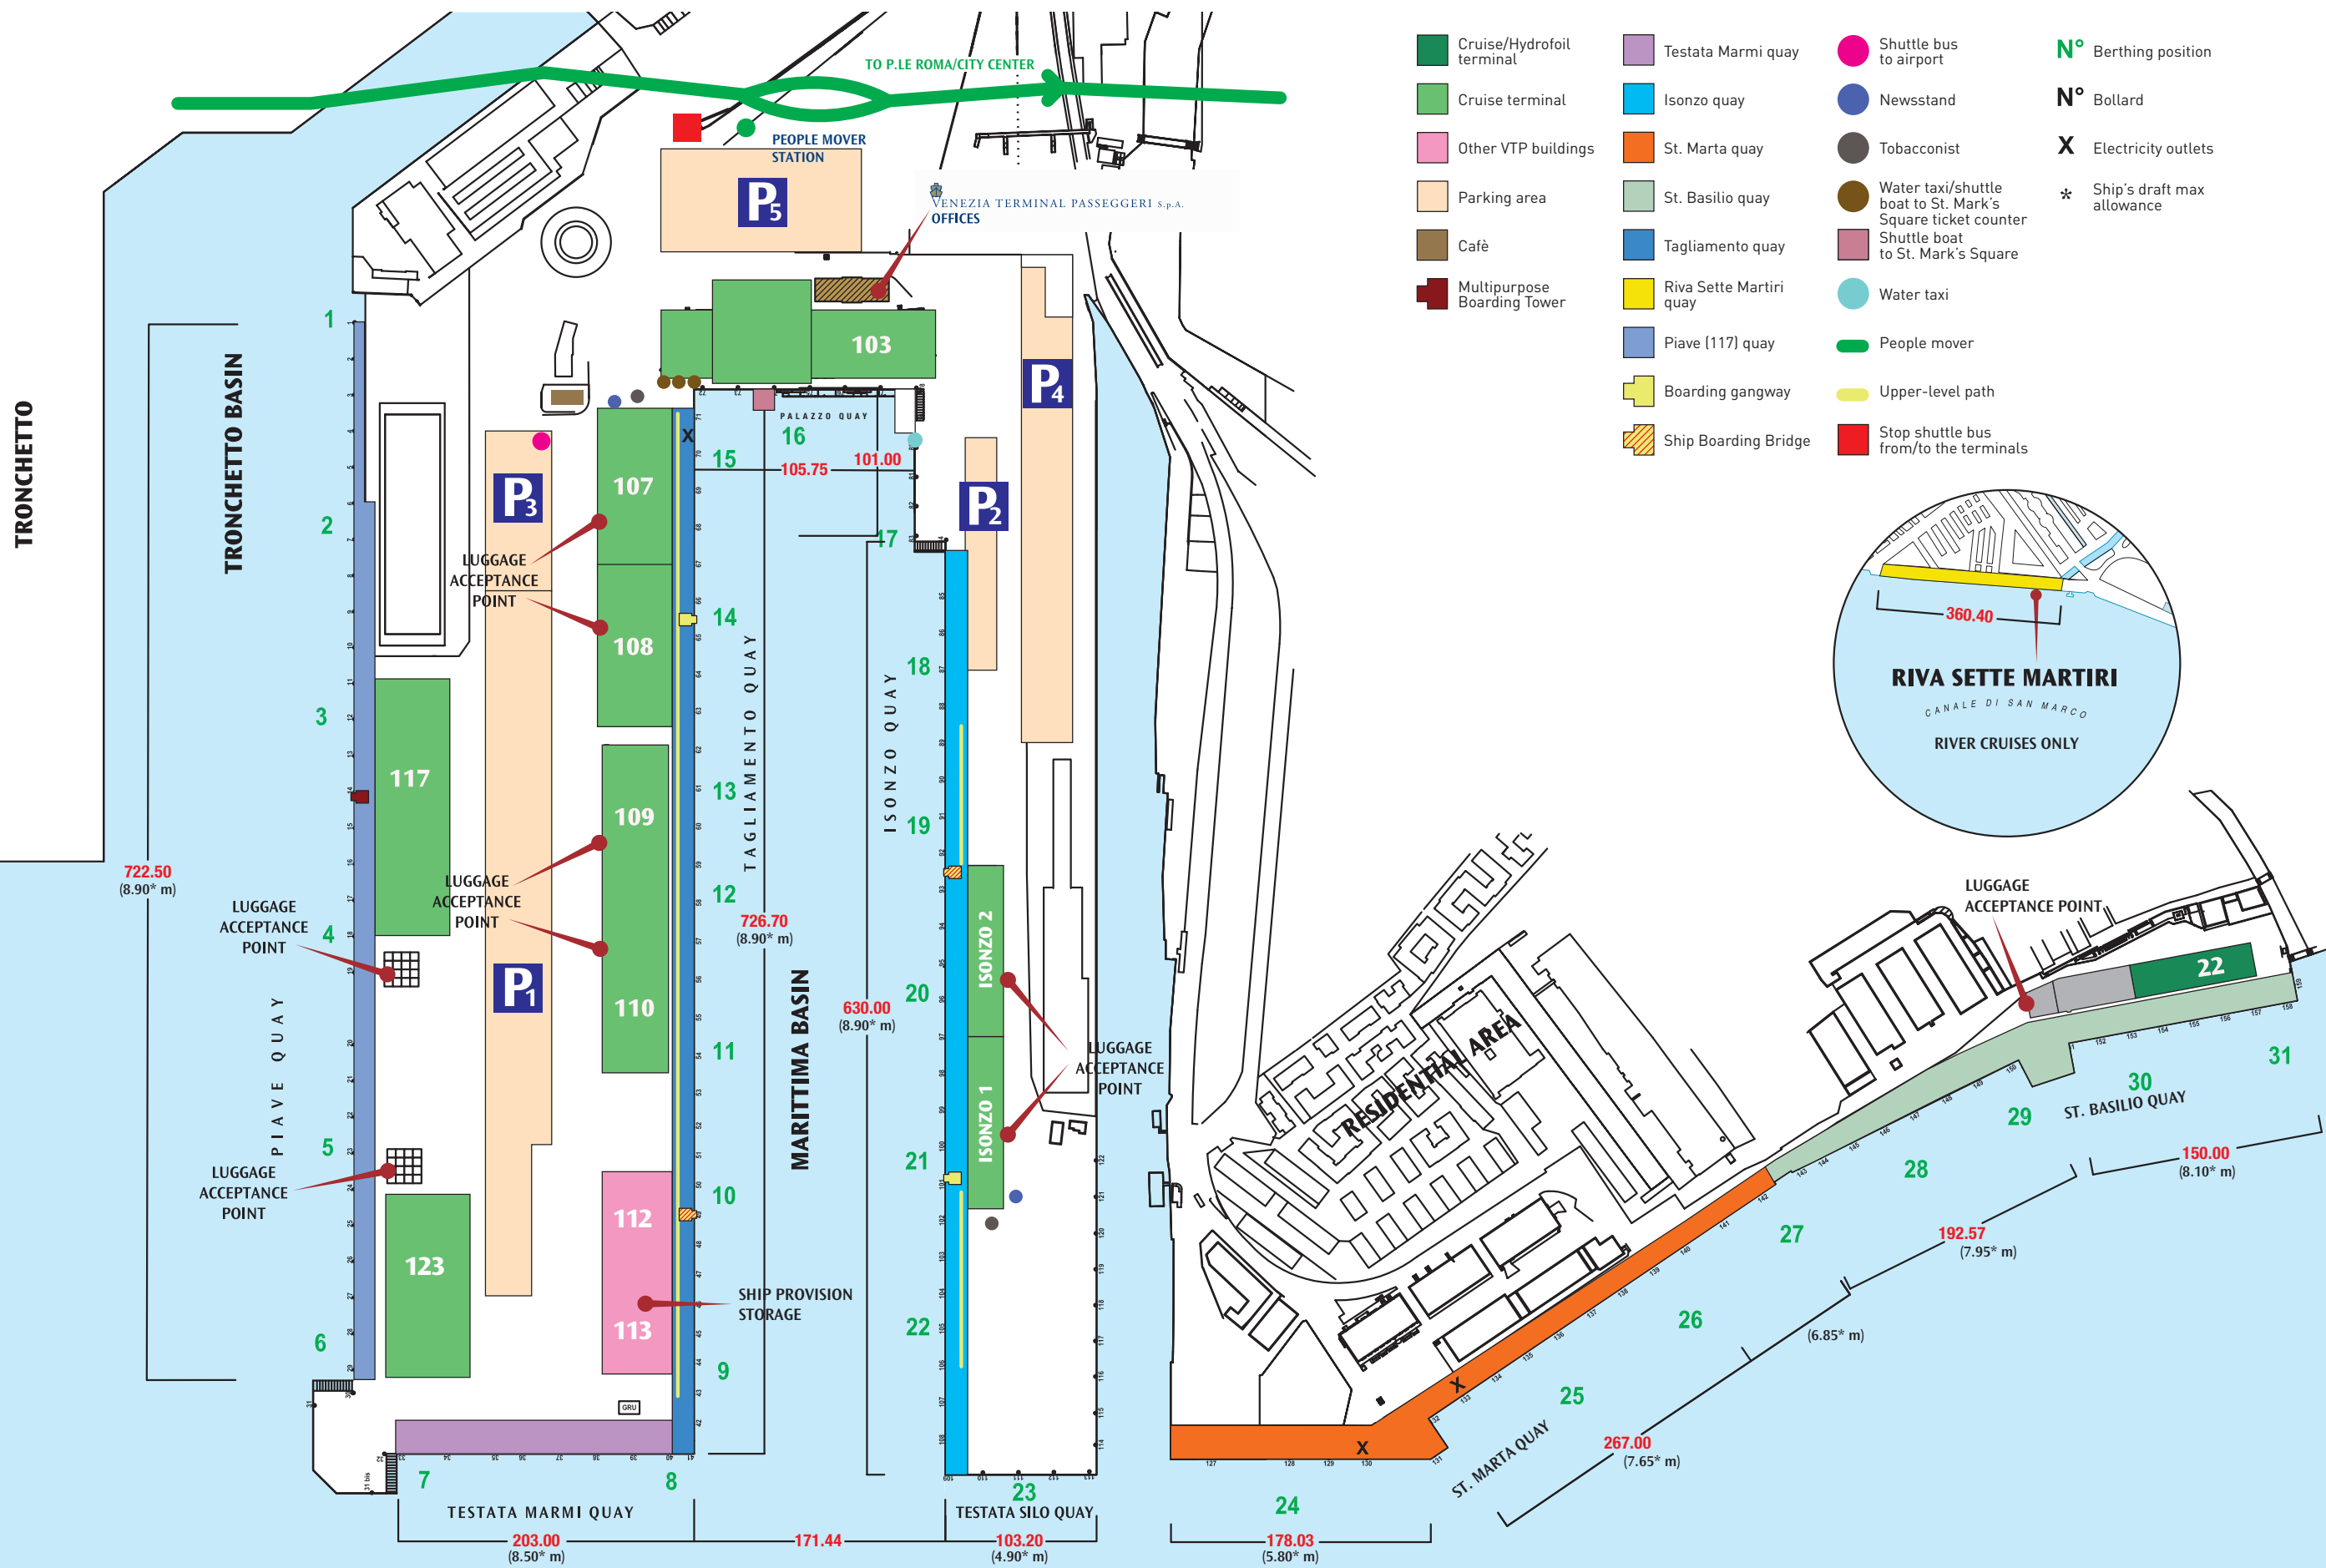

VENEZIA TERMINAL PASSEGGERI S.p.A.

- Cruise/Hydrofoil terminal
- Cruise terminal
- Other VTP buildings
- Parking area
- Café
- Multipurpose Boarding Tower
- Testata Marmi quay
- Isonzo quay
- St. Marta quay
- St. Basilio quay
- Tagliamento quay
- Riva Sette Martiri quay
- Piave (117) quay
- Boarding gangway
- Ship Boarding Bridge
- Shuttle bus to airport
- Newsstand
- Tobacconist
- Water taxi/shuttle boat to St. Mark's Square ticket counter
- Shuttle boat to St. Mark's Square
- Water taxi
- People mover
- Upper-level path
- Stop shuttle bus from/to the terminals
- N° Berthing position
- N° Bollard
- X Electricity outlets
- * Ship's draft max allowance