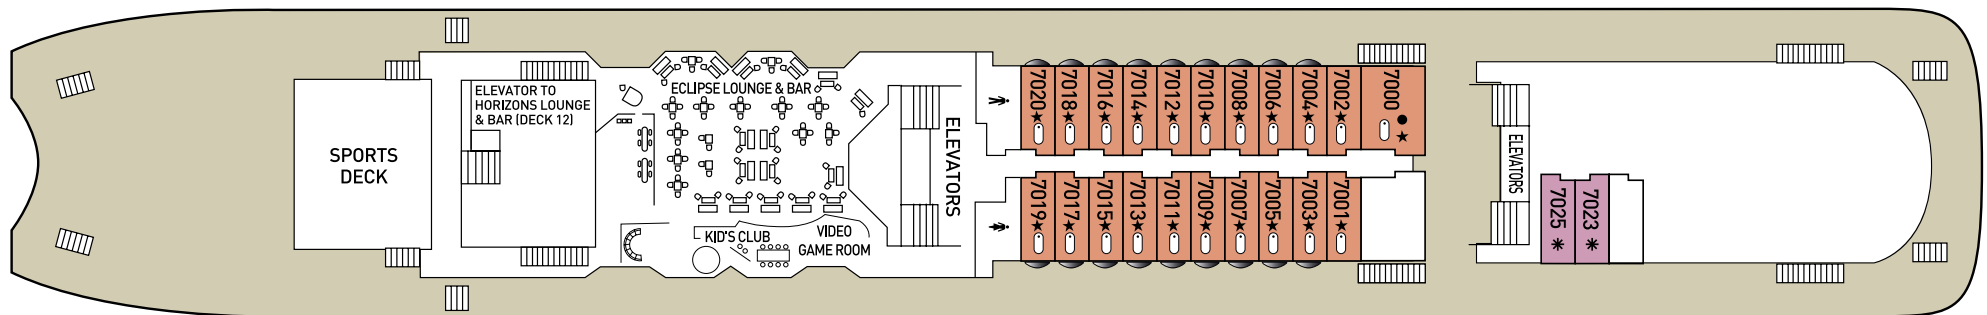

PLACES TO HAVE FUN

Deck 5 Muses Lounge & Bar -
Argo Lounge & Bar - Casino -
Selene Lounge & Bar

PLACES TO TREAT YOURSELF

Deck 5 Photo Shop - Agora Shop -
Beauty Centre

Celestyal Olympia - Deck 7

SYMBOL LEGEND

- none 2 lower bed
- Double bed
- 2 lower beds + 2 upper beds
- ★ Sofa bed
- ■ ★ ○ Double bed + sofa + stateroom with bathtub
- * Suitable for wheelchair
- Stateroom with bathtub
- ◐ Stateroom with obstructed view

PLACES TO HAVE FUN

Deck 7 Eclipse Lounge & Bar - Sports Deck

PLACES TO TREAT YOURSELF

Deck 7 Kid's Club - Video Game Room

Celestyal Olympia - Deck 8

SYMBOL LEGEND

- none 2 lower bed
- Double bed
- 2 lower beds + 2 upper beds
- ★ Sofa bed
- ■ ★ ○ Double bed + sofa + stateroom with bathtub
- * Suitable for wheelchair
- Stateroom with bathtub
- ▲ Stateroom with obstructed view