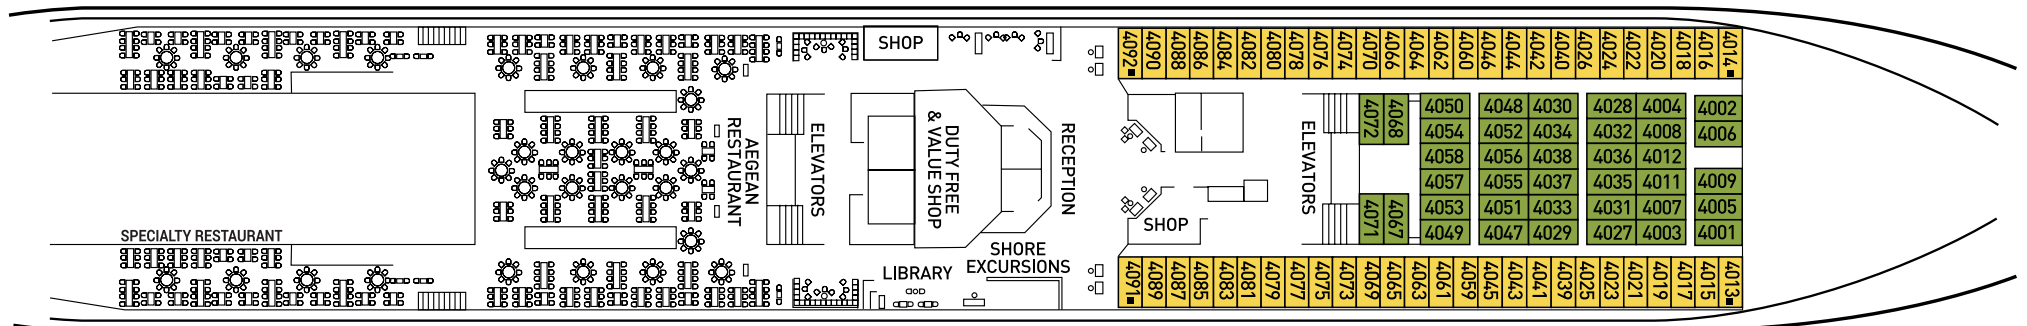

Celestyal Olympia - Deck 4

SYMBOL LEGEND

- none 2 lower bed
- Double bed
- 2 lower beds + 2 upper beds
- ★ Sofa bed
- ■ ★ ○ Double bed + sofa + stateroom with bathtub
- Suitable for wheelchair
- Stateroom with bathtub
- ▲ Stateroom with obstructed view

PLACES TO HAVE A GOOD MEAL

Deck 4 Aegean Restaurant - Specialty Restaurant

PLACES TO TREAT YOURSELF

Deck 4 Reception - Shore Excursions - Library - Duty Free Shop