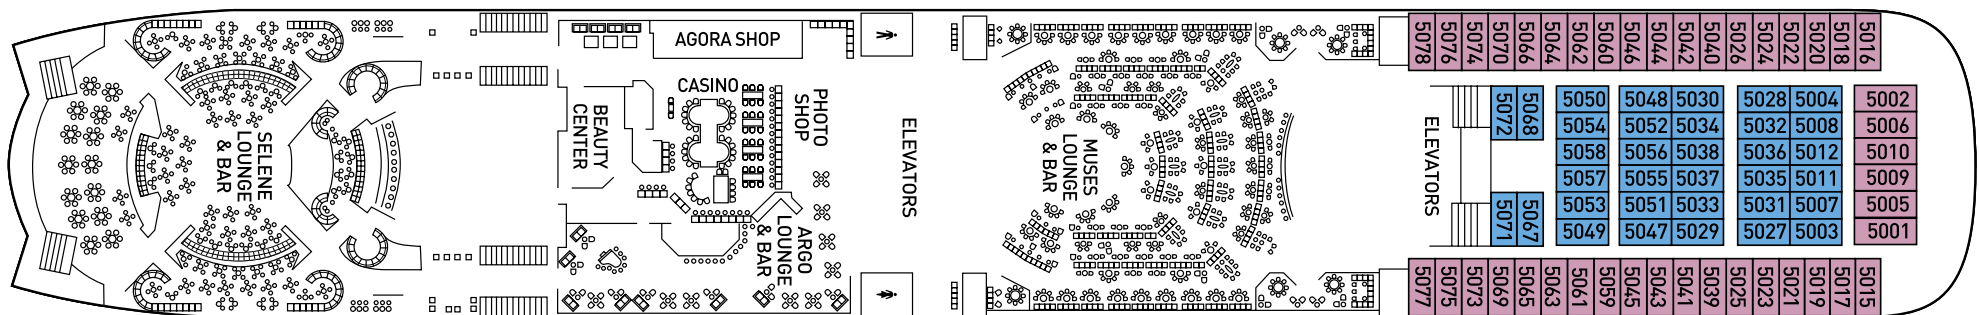

Celestyal Olympia - Deck 5

SYMBOL LEGEND

- none 2 lower bed
- Double bed
- 2 lower beds + 2 upper beds
- ★ Sofa bed
- ■ ★ ○ Double bed + sofa + stateroom with bathtub
- Suitable for wheelchair
- Stateroom with bathtub
- ▲ Stateroom with obstructed view

PLACES TO HAVE FUN

Deck 5 Muses Lounge & Bar -
Argo Lounge & Bar - Casino -
Selene Lounge & Bar

PLACES TO TREAT YOURSELF

Deck 5 Photo Shop - Agora Shop -
Beauty Centre