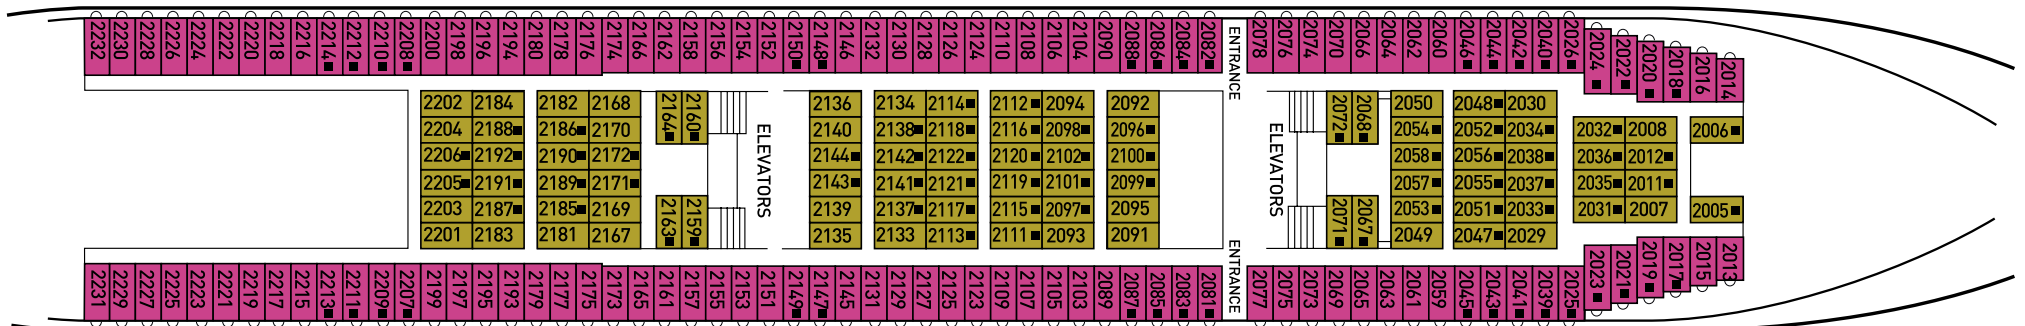

Celestyal Olympia - Deck 2

SYMBOL LEGEND

- none 2 lower bed
- Double bed
- 2 lower beds + 2 upper beds
- ★ Sofa bed
- ■ ★ ○ Double bed + sofa + stateroom with bathtub
- * Suitable for wheelchair
- Stateroom with bathtub
- ◐ Stateroom with obstructed view

Celestyal Olympia - Deck 3

SYMBOL LEGEND

- none 2 lower bed
- Double bed
- 2 lower beds + 2 upper beds
- ★ Sofa bed
- ■ ★ ○ Double bed + sofa + stateroom with bathtub
- * Suitable for wheelchair
- Stateroom with bathtub
- ◐ Stateroom with obstructed view

Celestyal Olympia - Deck 4

SYMBOL LEGEND

- none 2 lower bed
- Double bed
- 2 lower beds + 2 upper beds
- ★ Sofa bed
- ■ ★ ○ Double bed + sofa + stateroom with bathtub
- * Suitable for wheelchair
- Stateroom with bathtub
- ▲ Stateroom with obstructed view