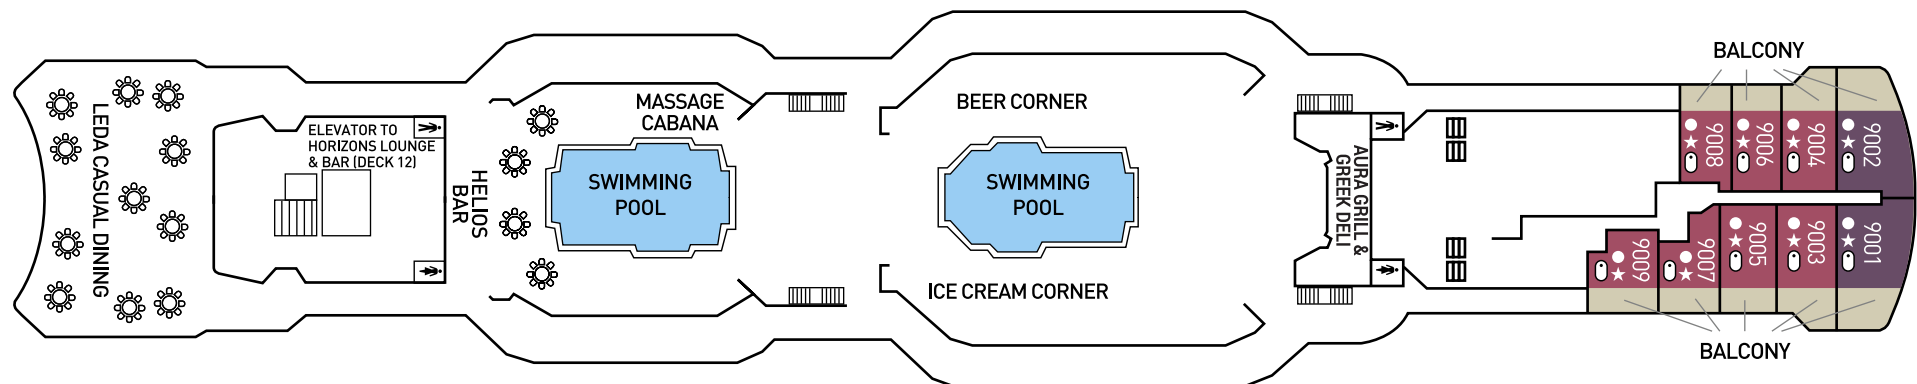

Celestyal Olympia - Deck 9

SYMBOL LEGEND

- none 2 lower bed
- Double bed
- 2 lower beds + 2 upper beds
- ★ Sofa bed
- ■ ★ ○ Double bed + sofa + stateroom with bathtub
- Suitable for wheelchair
- Stateroom with bathtub
- ▲ Stateroom with obstructed view

PLACES TO HAVE A GOOD MEAL

Deck 9 Aura Grill - Greek Deli - Leda Casual Dining

PLACES TO HAVE FUN

Deck 9 Helios Bar

PLACES TO TREAT YOURSELF

Deck 9 Swimming Pools - Massage Cabana