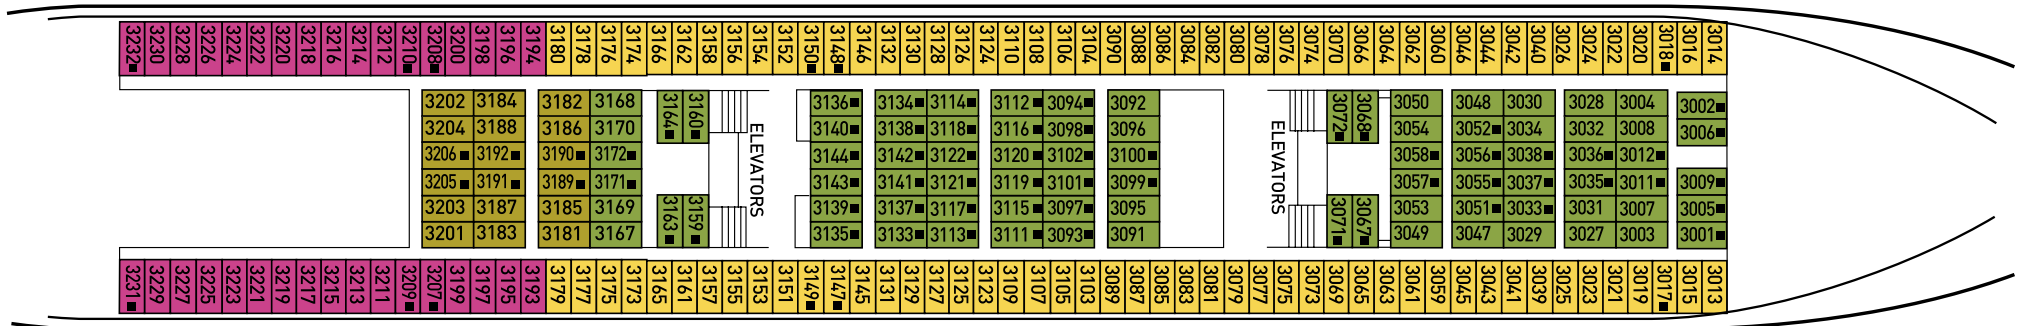

Celestyal Olympia - Deck 2

SYMBOL LEGEND

- none 2 lower bed
- Double bed
- 2 lower beds + 2 upper beds
- ★ Sofa bed
- ■ ★ ○ Double bed + sofa + stateroom with bathtub
- * Suitable for wheelchair
- Stateroom with bathtub
- ◐ Stateroom with obstructed view

Celestyal Olympia - Deck 3

SYMBOL LEGEND

- none 2 lower bed
- Double bed
- 2 lower beds + 2 upper beds
- ★ Sofa bed
- ■ ★ ○ Double bed + sofa + stateroom with bathtub
- * Suitable for wheelchair
- Stateroom with bathtub
- ◐ Stateroom with obstructed view

Celestyal Olympia - Deck 4

SYMBOL LEGEND

- none 2 lower bed
- Double bed
- 2 lower beds + 2 upper beds
- ★ Sofa bed
- ■ ★ ○ Double bed + sofa + stateroom with bathtub
- * Suitable for wheelchair
- Stateroom with bathtub
- ▲ Stateroom with obstructed view