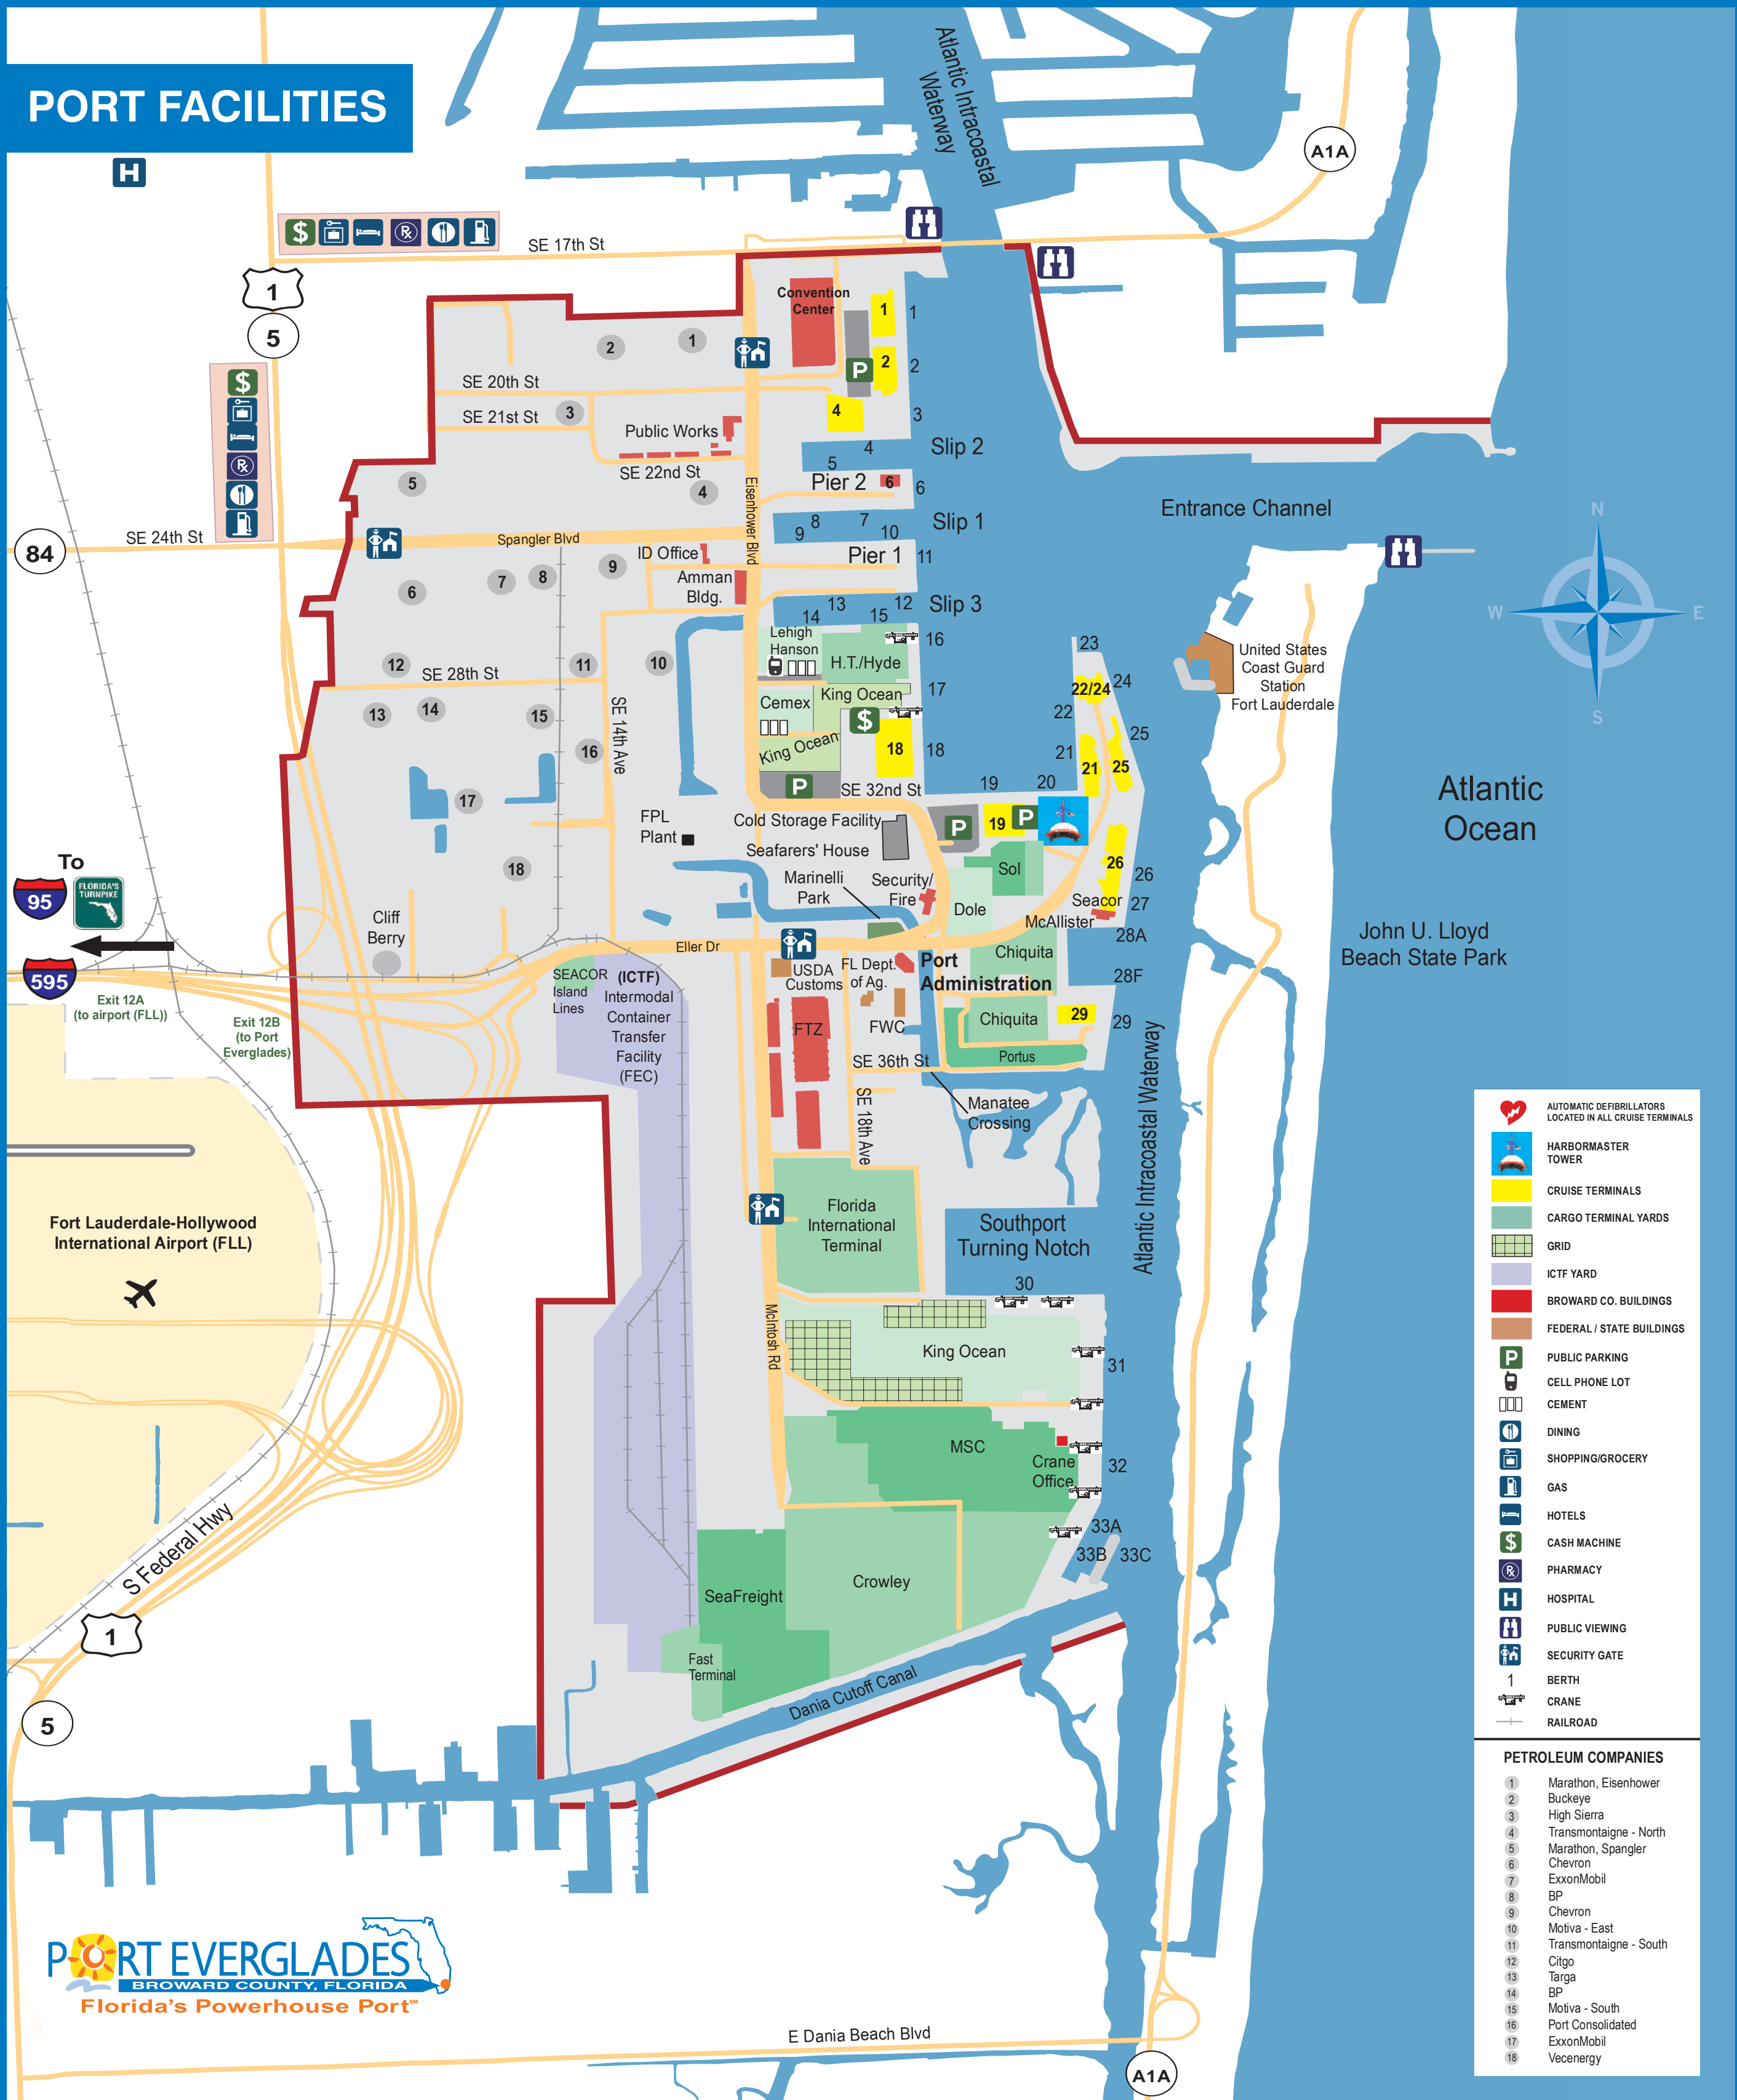

PORT FACILITIES

- AUTOMATIC DEFIBRILLATORS LOCATED IN ALL CRUISE TERMINALS
 - HARBORMASTER TOWER
 - CRUISE TERMINALS
 - CARGO TERMINAL YARDS
 - GRID
 - ICTF YARD
 - BROWARD CO. BUILDINGS
 - FEDERAL / STATE BUILDINGS
 - PUBLIC PARKING
 - CELL PHONE LOT
 - CEMENT
 - DINING
 - SHOPPING/GROCERY
 - GAS
 - HOTELS
 - CASH MACHINE
 - PHARMACY
 - HOSPITAL
 - PUBLIC VIEWING
 - SECURITY GATE
 - BERTH
 - CRANE
 - RAILROAD
-
- PETROLEUM COMPANIES**
- 1 Marathon, Eisenhower
 - 2 Buckeye
 - 3 High Sierra
 - 4 Transmontaigne - North
 - 5 Marathon, Spangler
 - 6 Chevron
 - 7 ExxonMobil
 - 8 BP
 - 9 Chevron
 - 10 Motiva - East
 - 11 Transmontaigne - South
 - 12 Citgo
 - 13 Targa
 - 14 BP
 - 15 Motiva - South
 - 16 Port Consolidated
 - 17 ExxonMobil
 - 18 Vecenergy